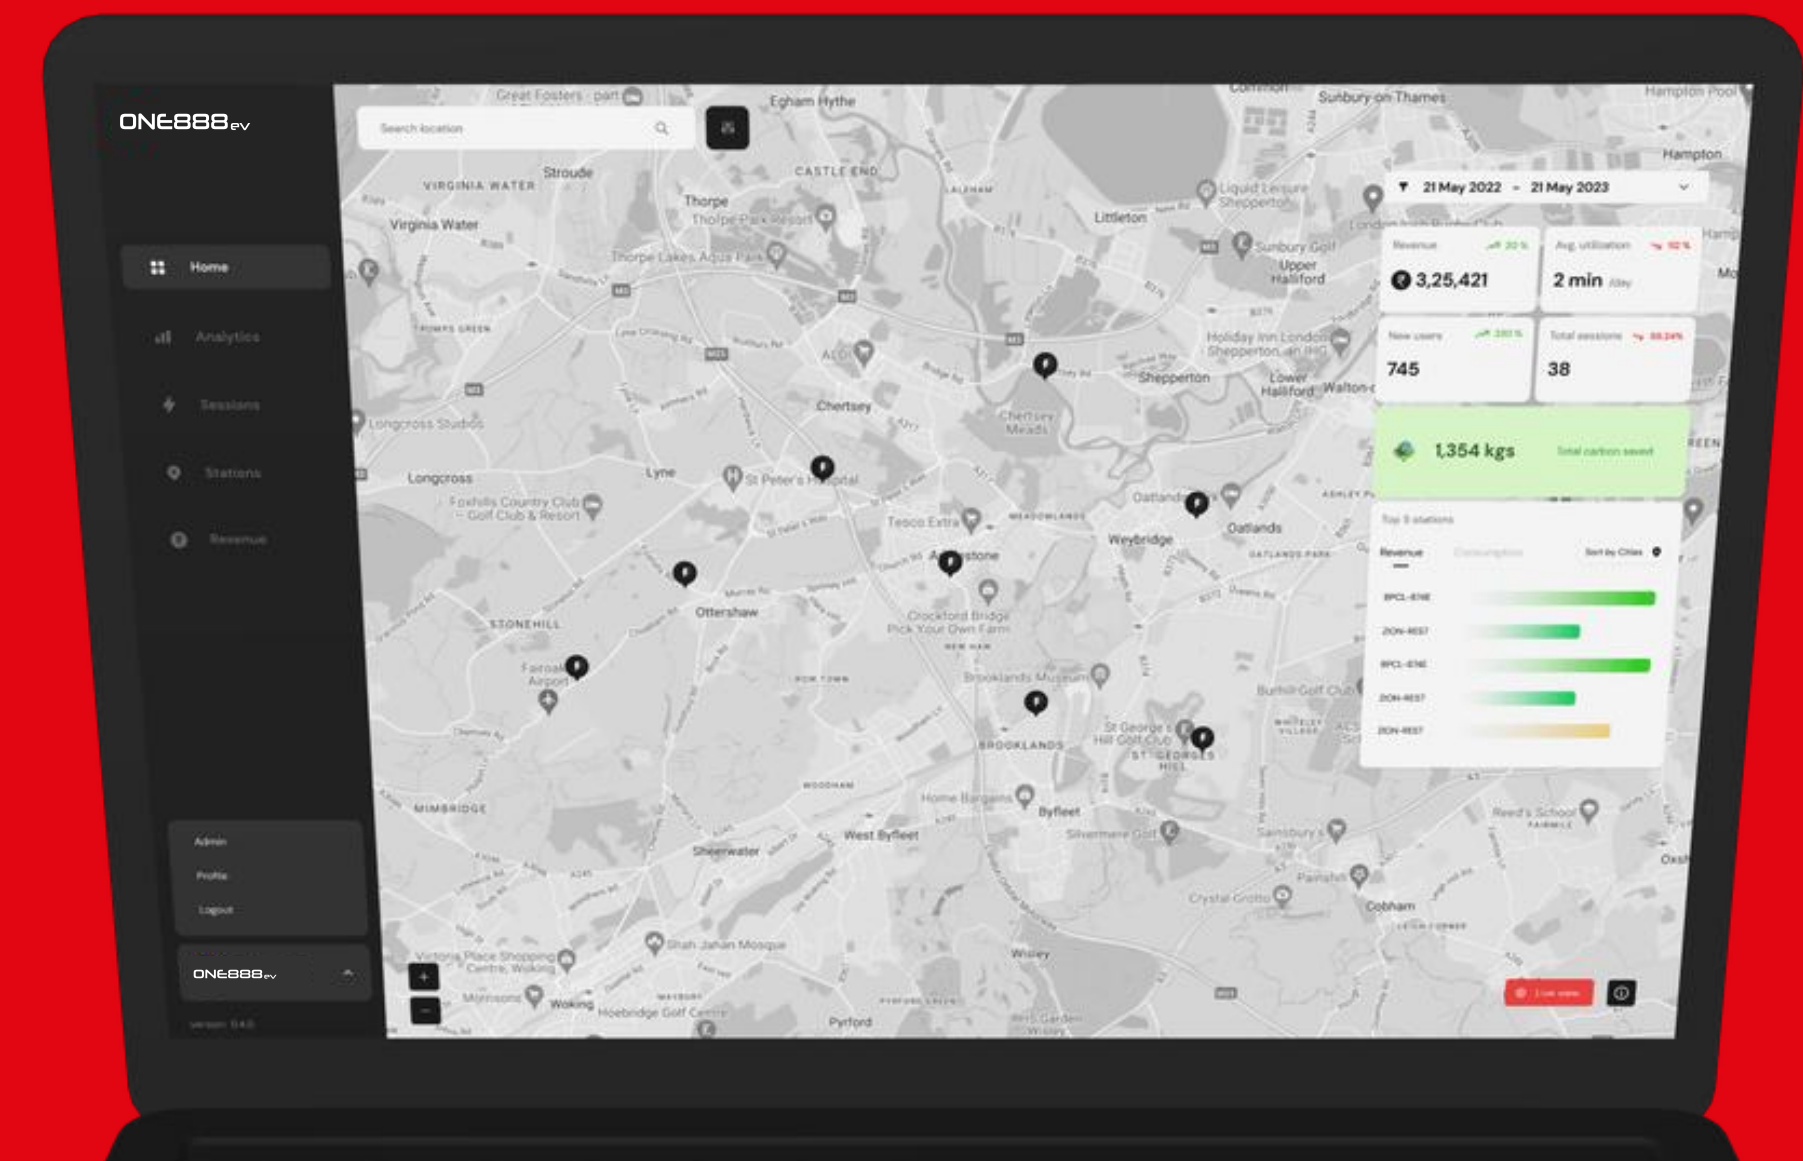

Our Products Range

3.3kw

7.4kw

25kw / 30kw

14kw

60kw

CHARGE
GREEN,
DRIVE
CLEAN.

PROCESS TO BE A GREEN WARRIOR