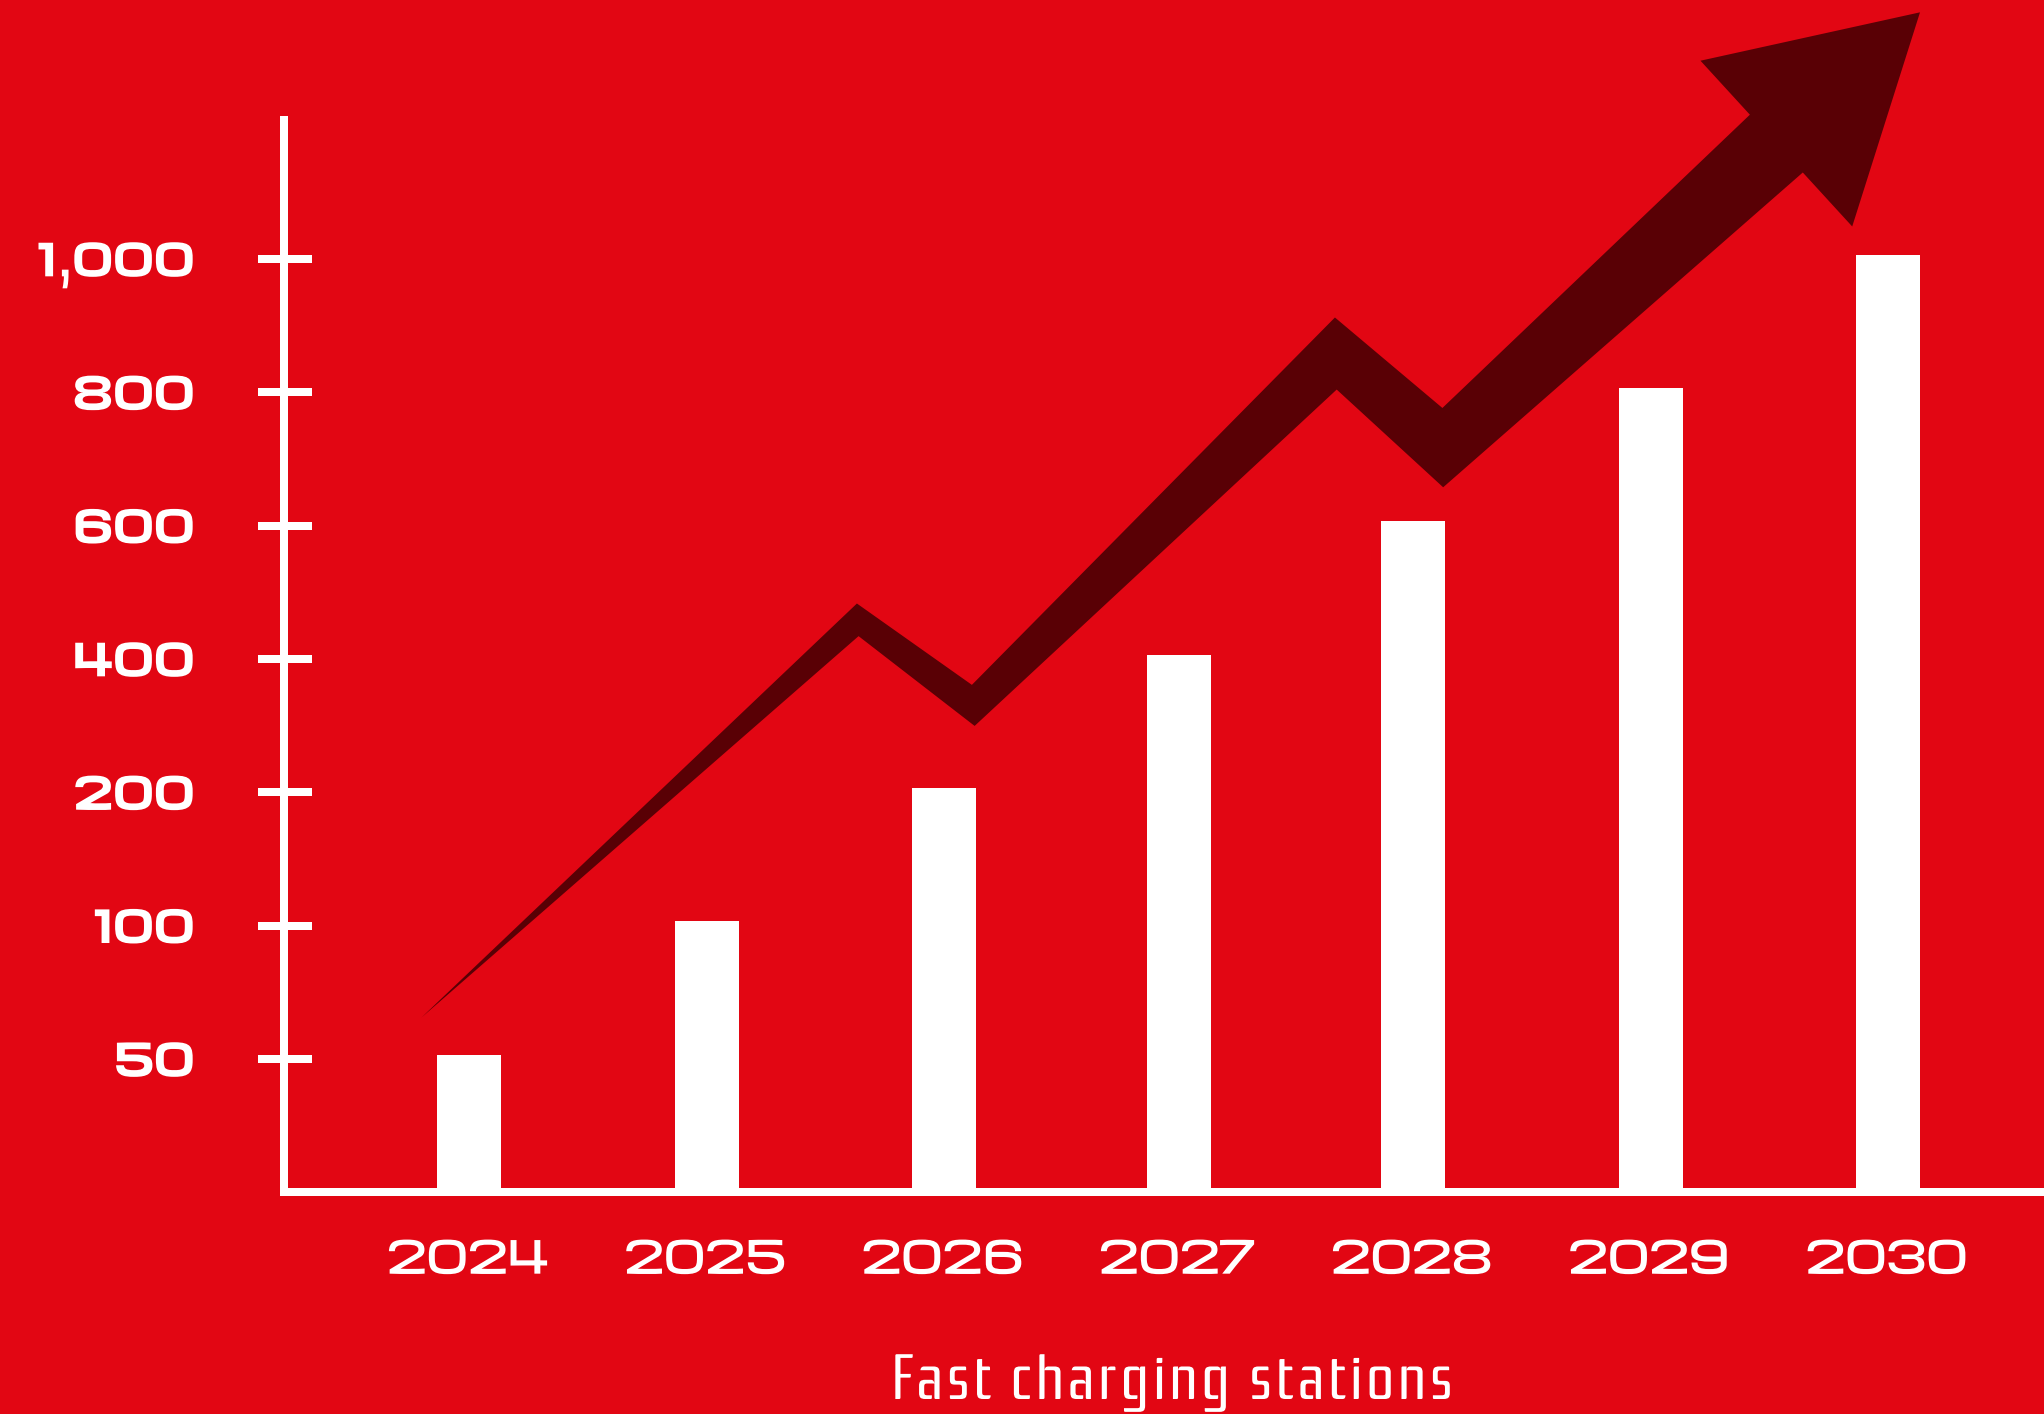

BE A PART OF OUR GROWTH JOURNEY